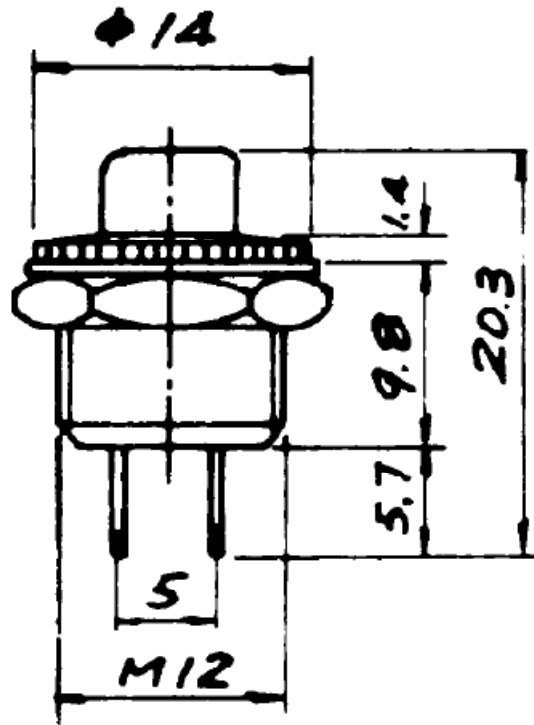

MINIATURE PUSHBUTTON SWITCH
125V 1A
OPEN TYPE
PUSH TO MAKE
COLOR:RED
PB3

RABTRON